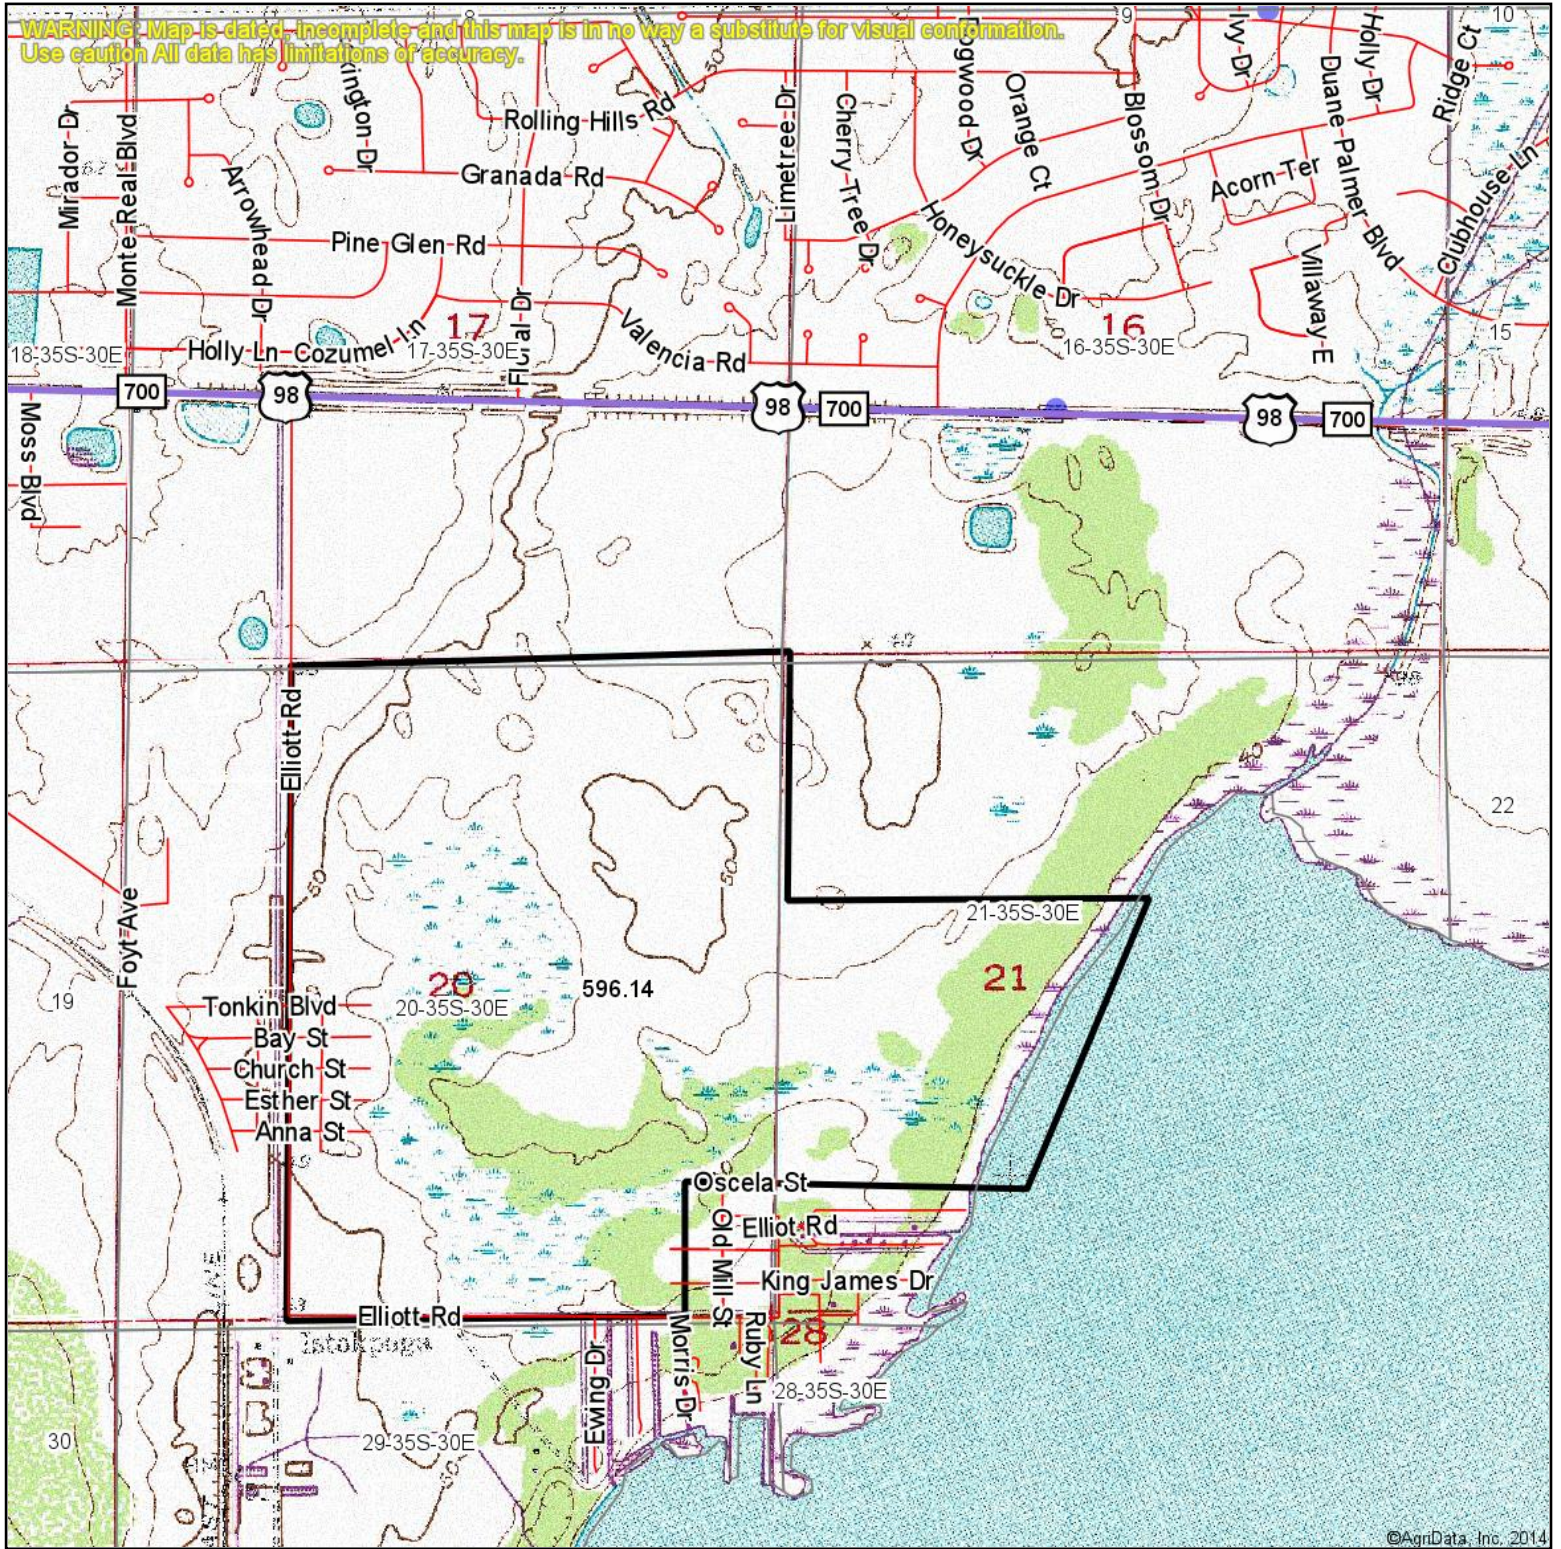

Topography Map

WARNING: Map is dated, incomplete and this map is in no way a substitute for visual confirmation. Use caution. All data has limitations of accuracy.

©AgriData, Inc. 2014

CROSBY & ASSOCIATES, INC.

Maps Provided By:

© AgriData, Inc. 2014 www.AgriDataInc.com

20-35S-30E
Highlands County
Florida

map center: 27° 25' 32.65, 81° 20' 19.92

scale: 20400

10/28/2014