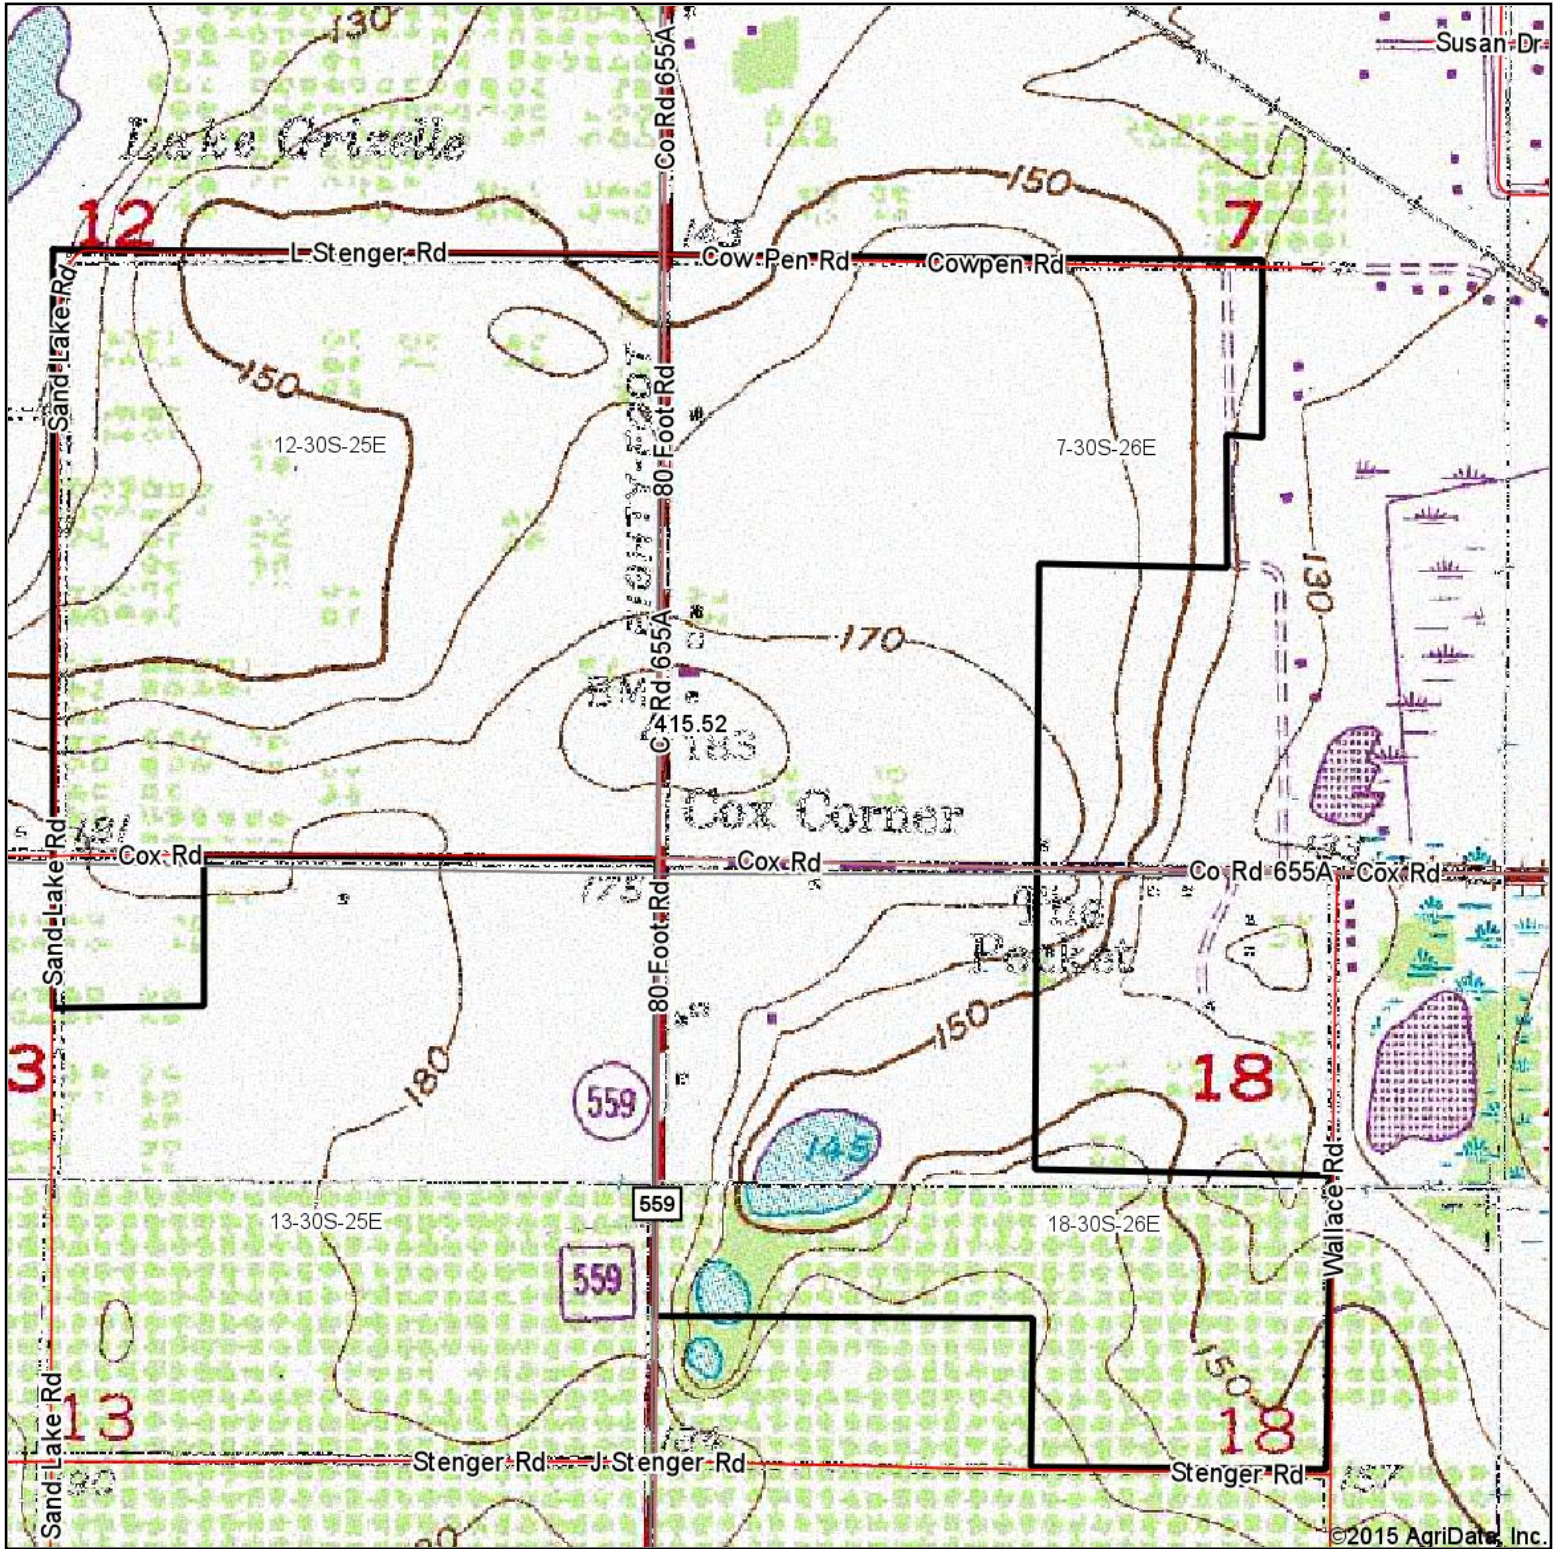

Topography Map

©2015 AgriData, Inc.

CROSBY & ASSOCIATES, INC.

Maps Provided By:

© AgriData, Inc. 2014 www.AgriDataInc.com

7-30S-26E
Polk County
Florida

map center: 27° 52' 48.71, 81° 45' 34.68

scale: 11113