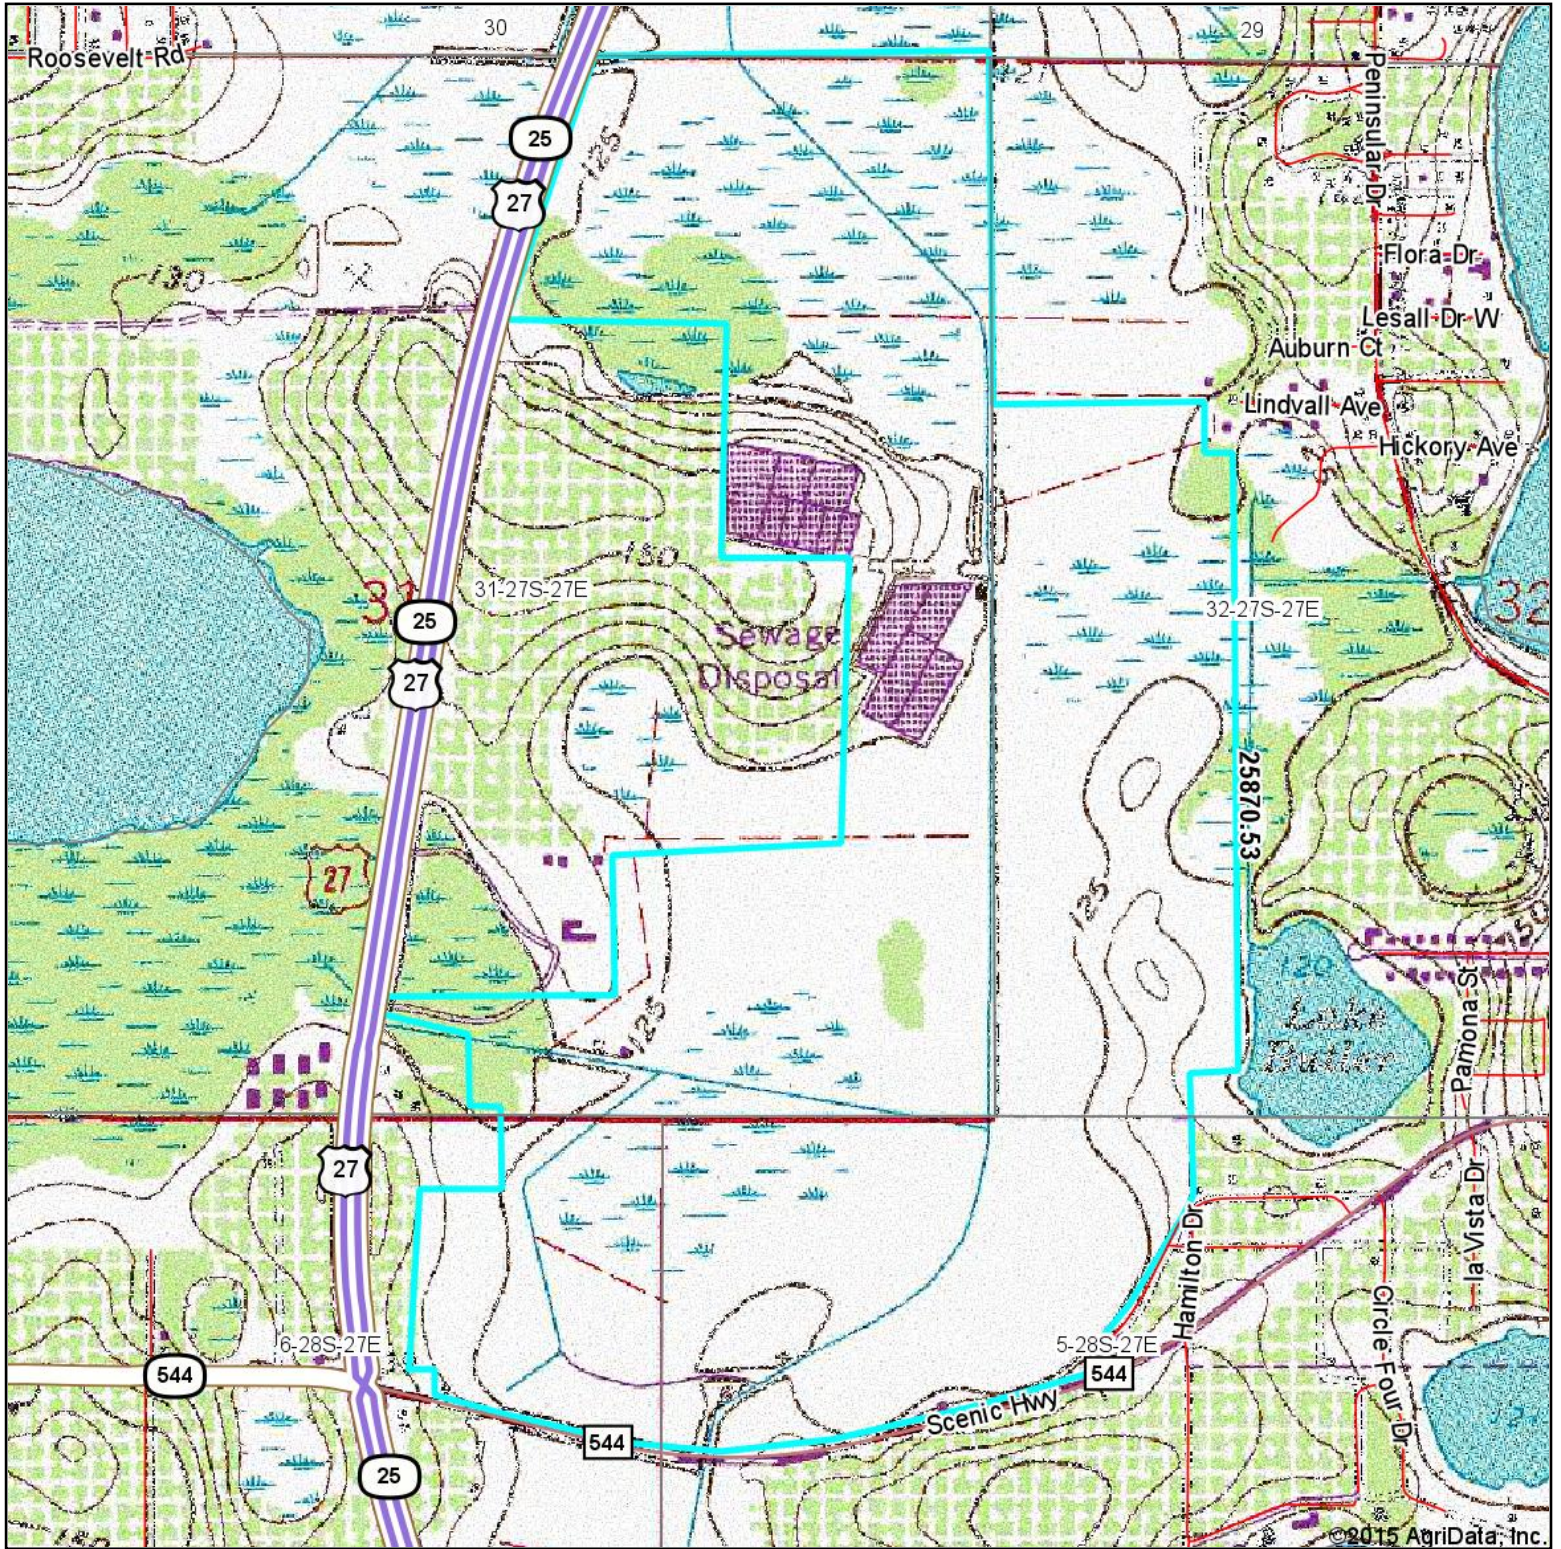

Topography Map

Maps Provided By:
surety
CUSTOMIZED ONLINE MAPPING
© AgriData, Inc. 2014 www.AgriDataInc.com

31-27S-27E
Polk County
Florida

map center: 28° 5' 21.34, 81° 38' 34.72
scale: 12956

2/2/2015