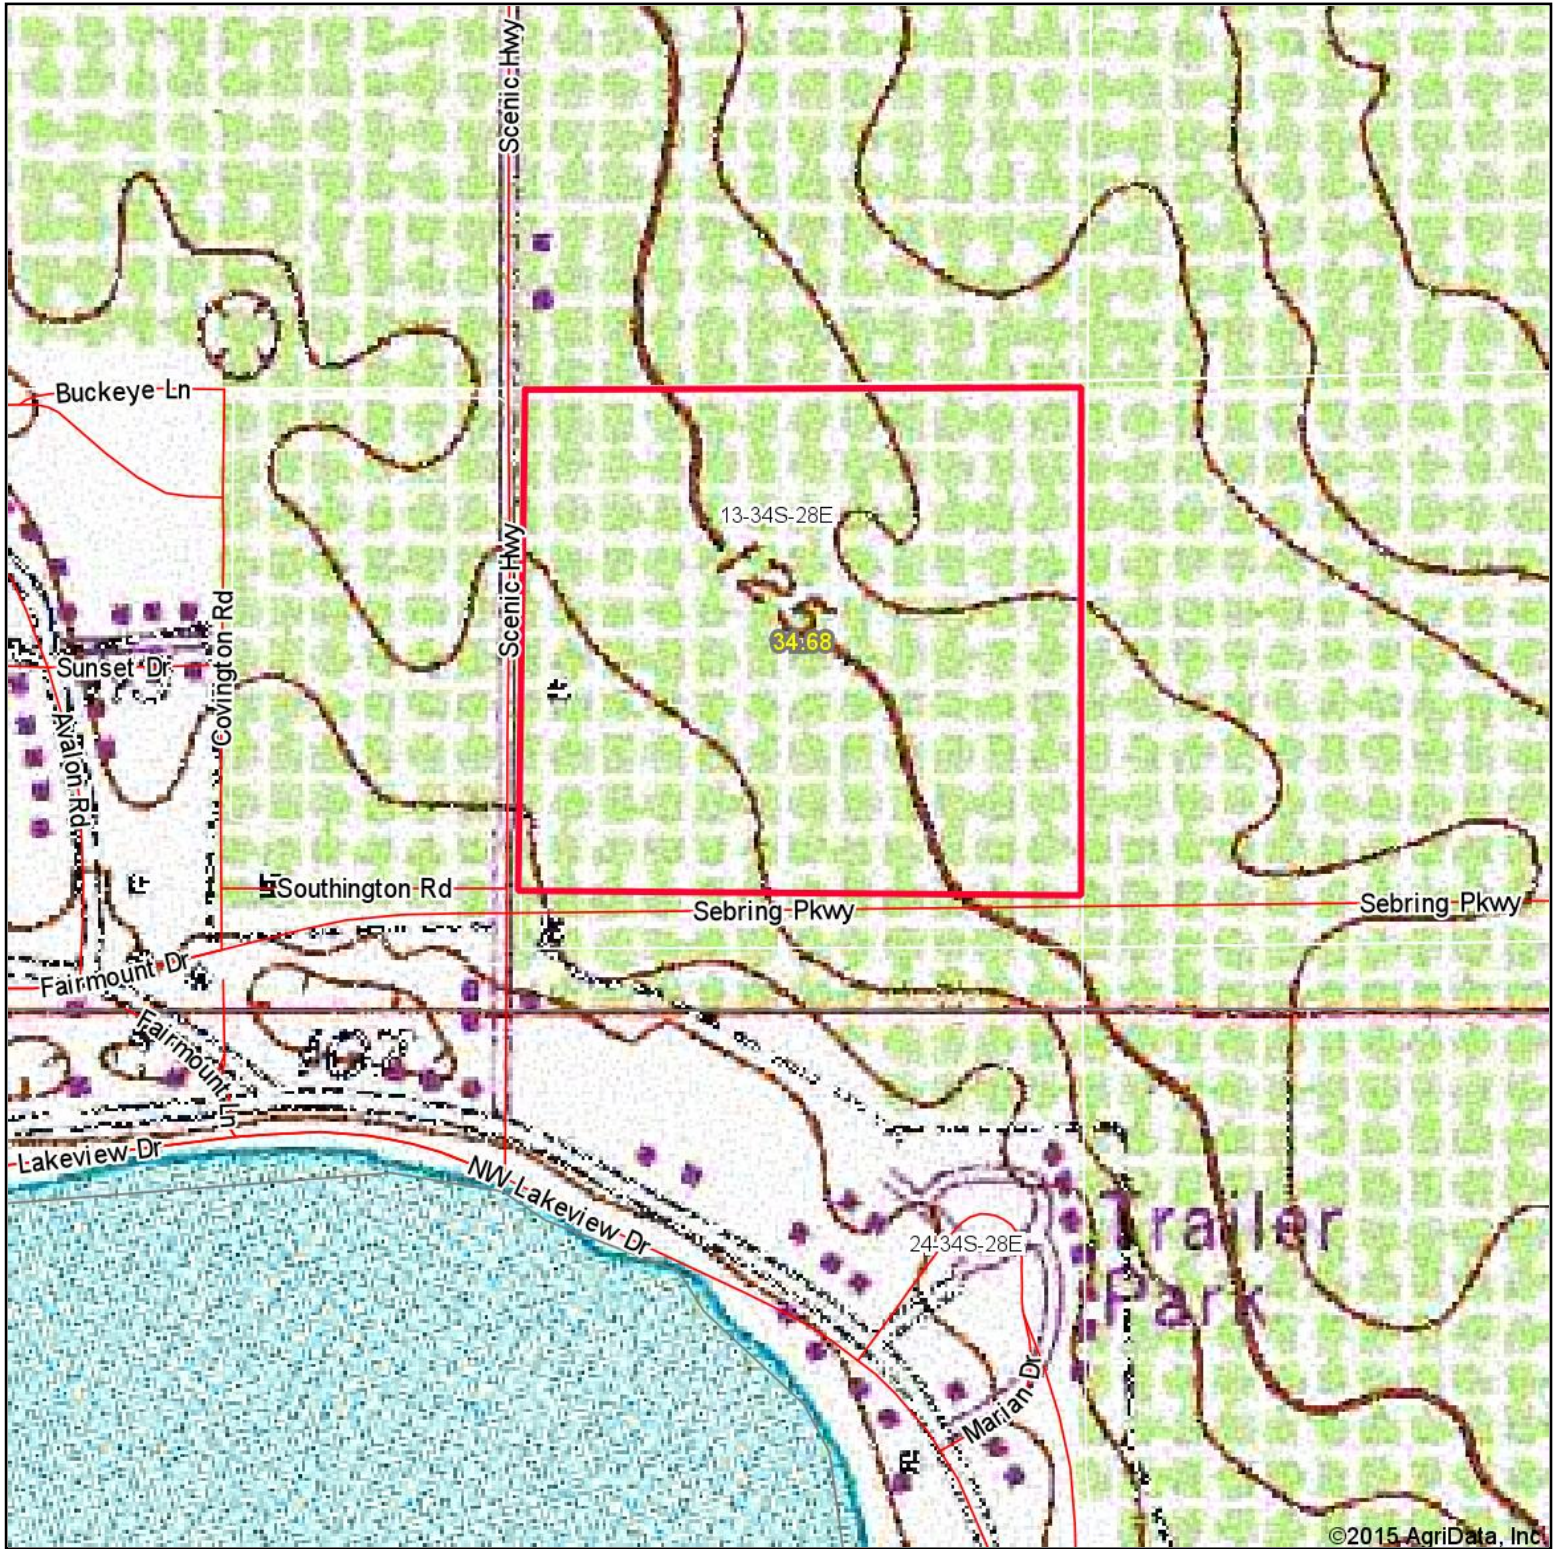

Topography Map

©2015 AgriData, Inc.

13-34S-28E
Highlands County
Florida

map center: 27° 30' 59.37, 81° 28' 18.05
scale: 5870

3/17/2015