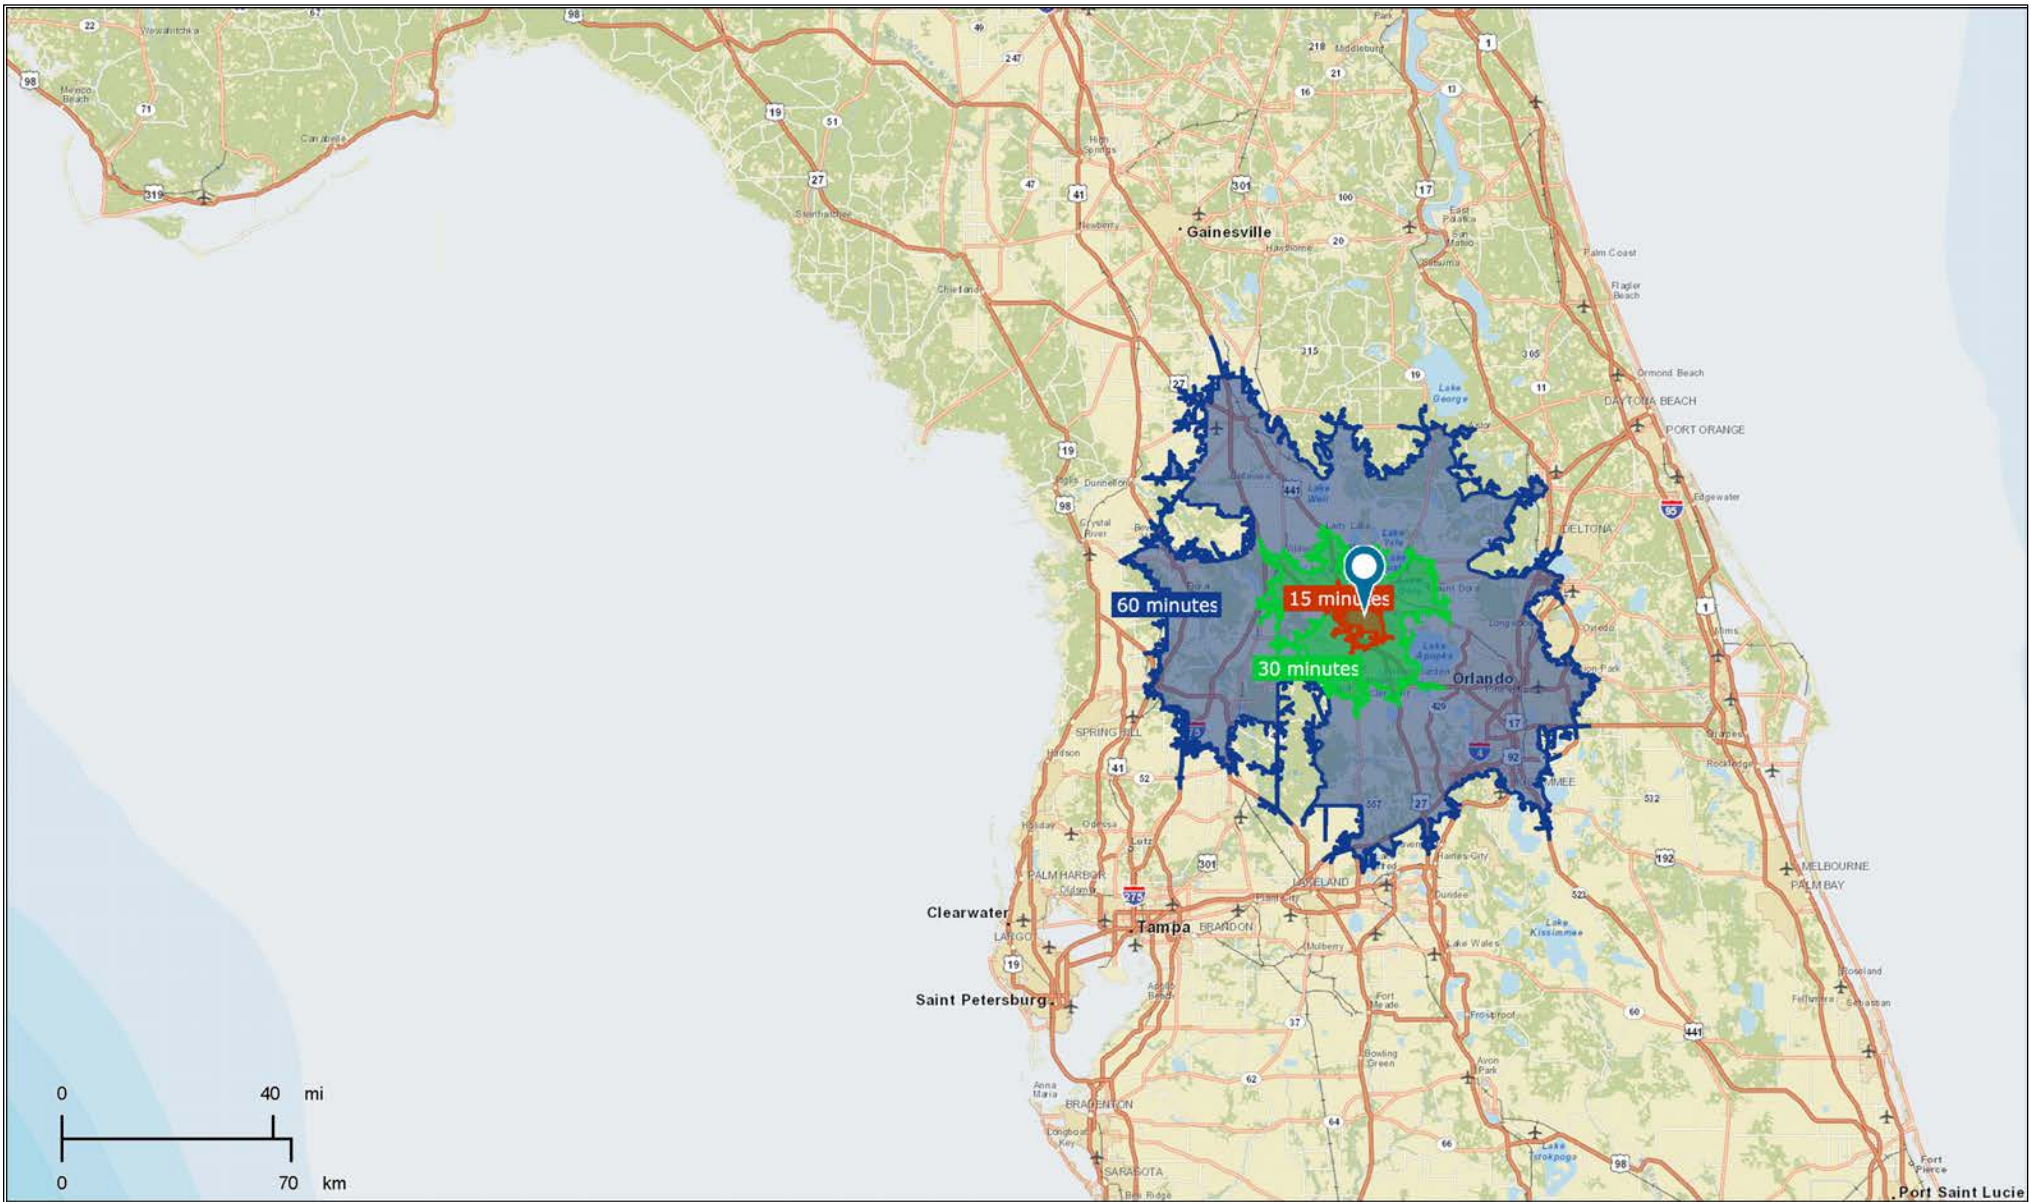

M+M Grove 15, 30, 60 minute drive time map

April 12, 2015