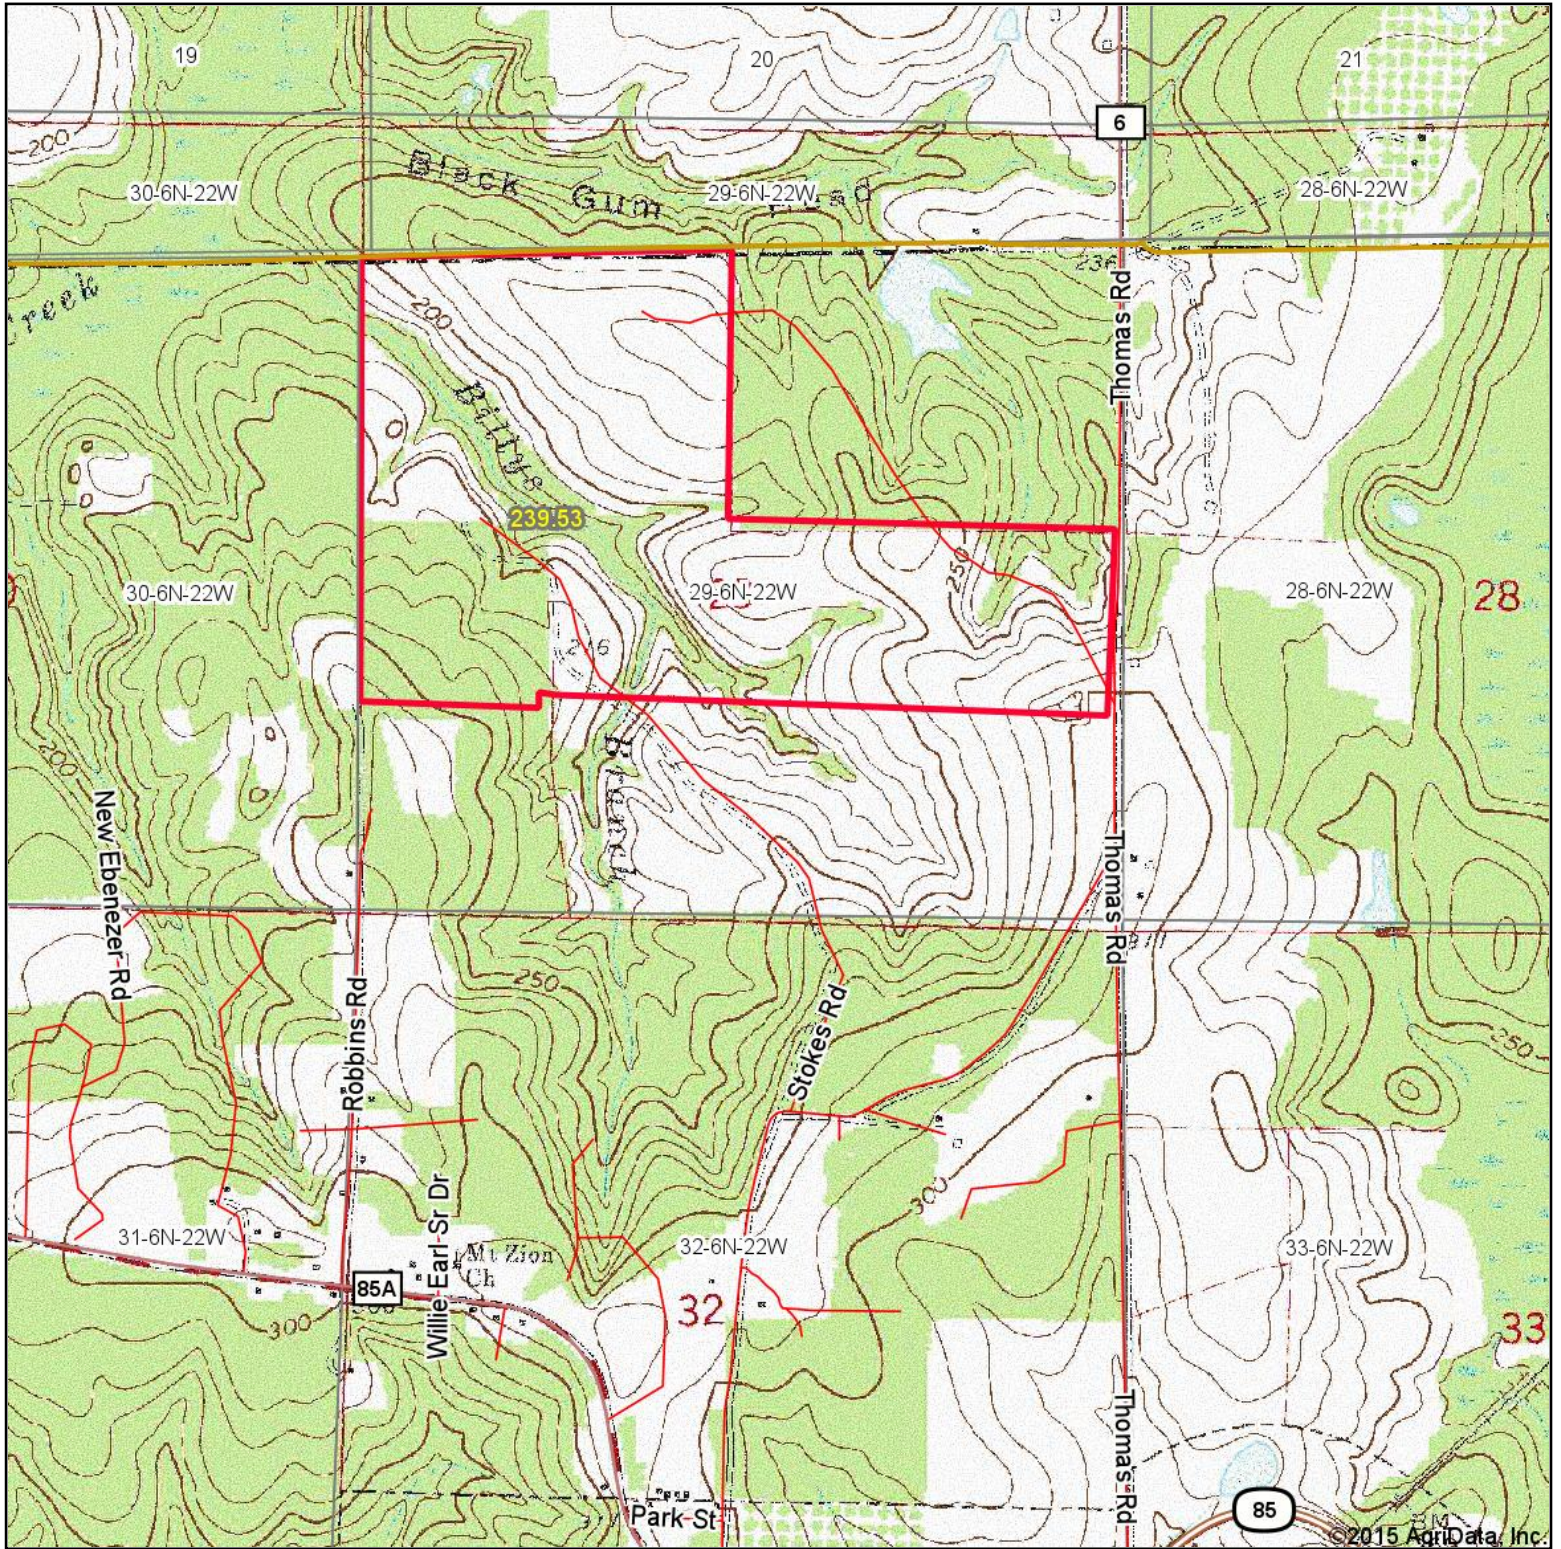

# Topography Map

Maps Provided By:  
  
CUSTOMIZED ONLINE MAPPING  
© AgriData, Inc. 2014 www.AgriDataInc.com

**29-6N-22W**  
**Okaloosa County**  
**Florida**

map center: 30° 59' 3.28, 86° 27' 46.11  
scale: 16882