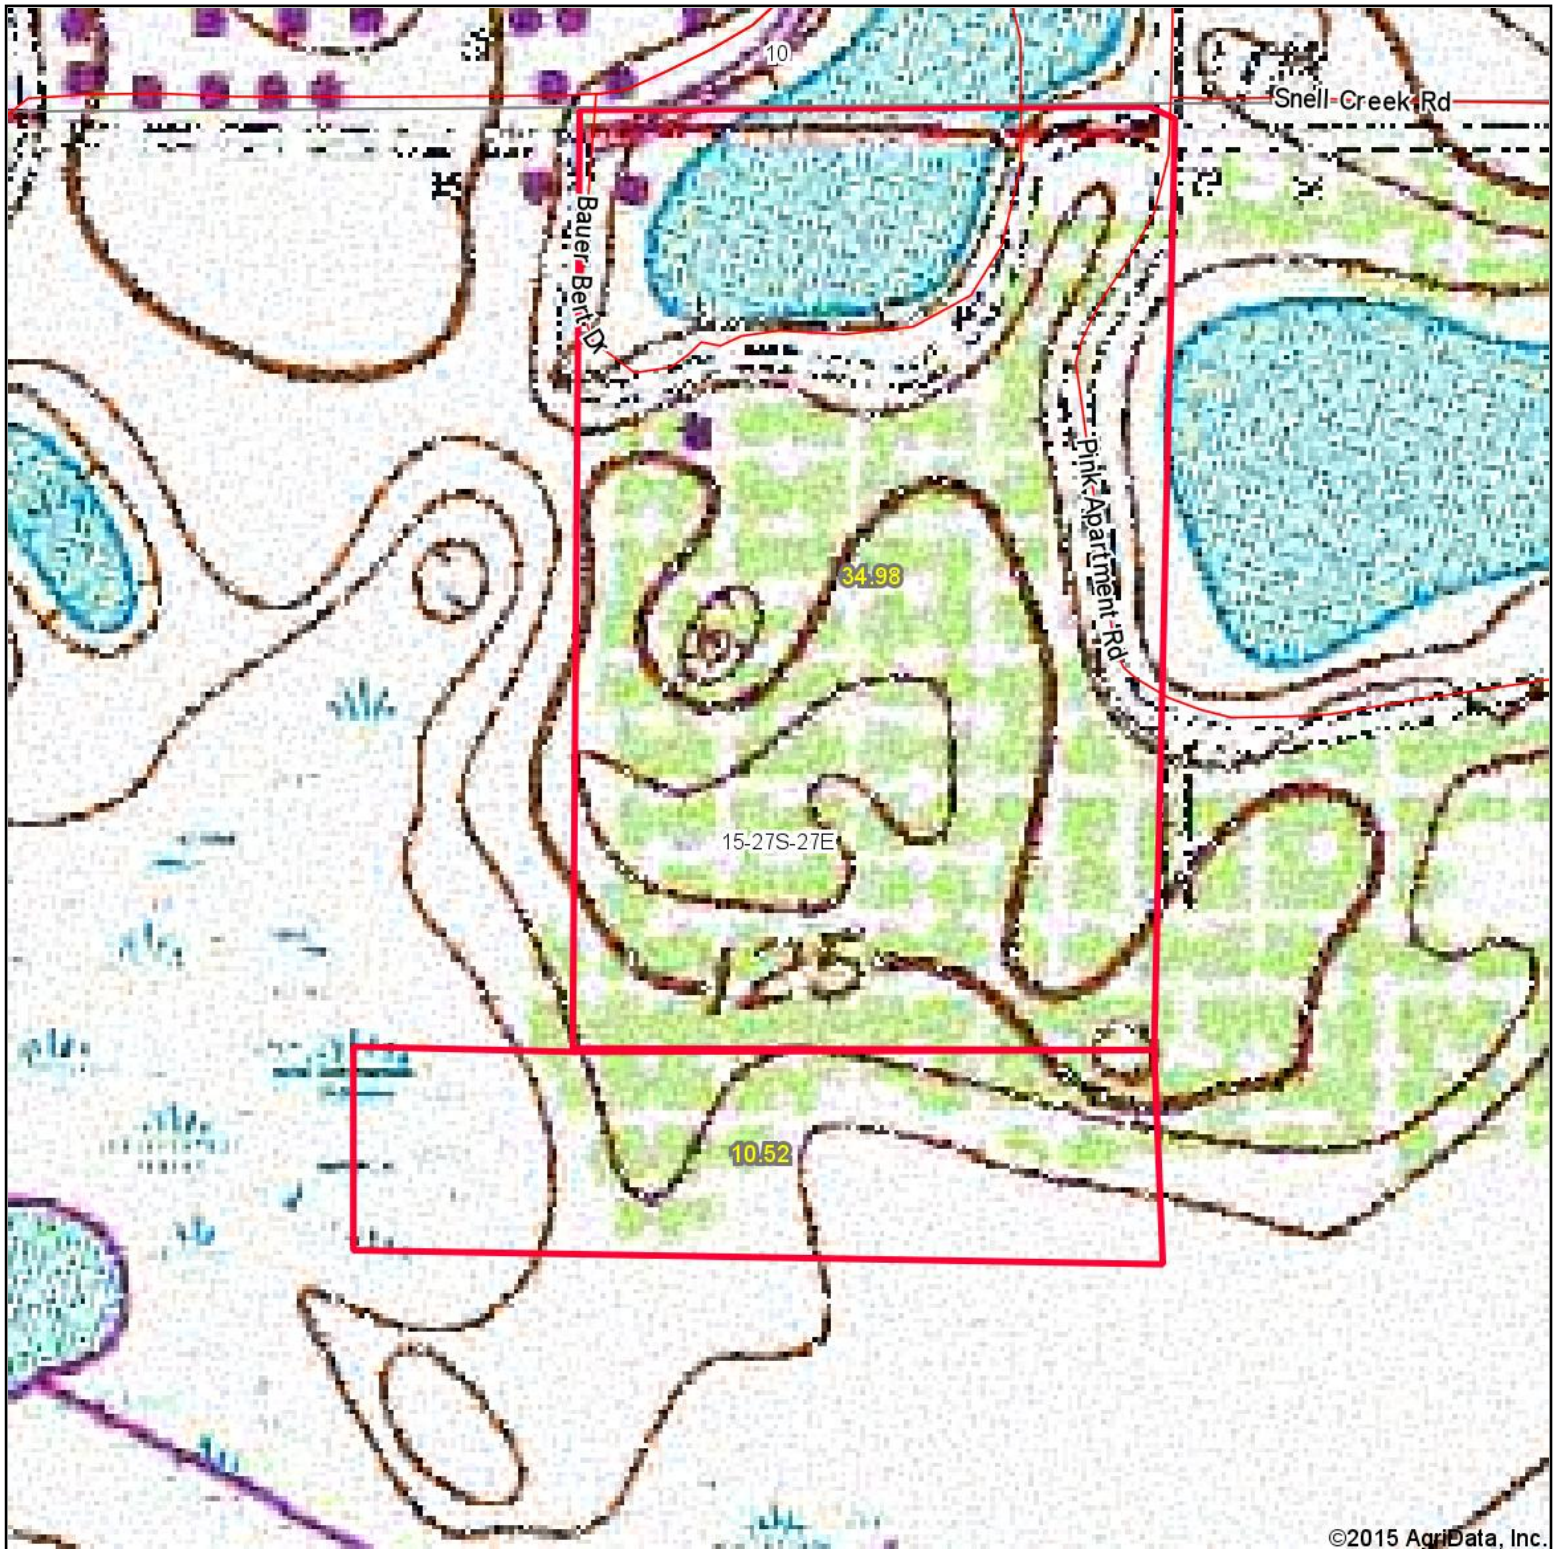

Topography Map

©2015 AgriData, Inc.

**CROSBY &
ASSOCIATES, INC.**

Maps Provided By:

© AgriData, Inc. 2014 www.AgriDataInc.com

**15-27S-27E
Polk County
Florida**

map center: 28° 8' 23.56, 81° 36' 2.17

scale: 4209