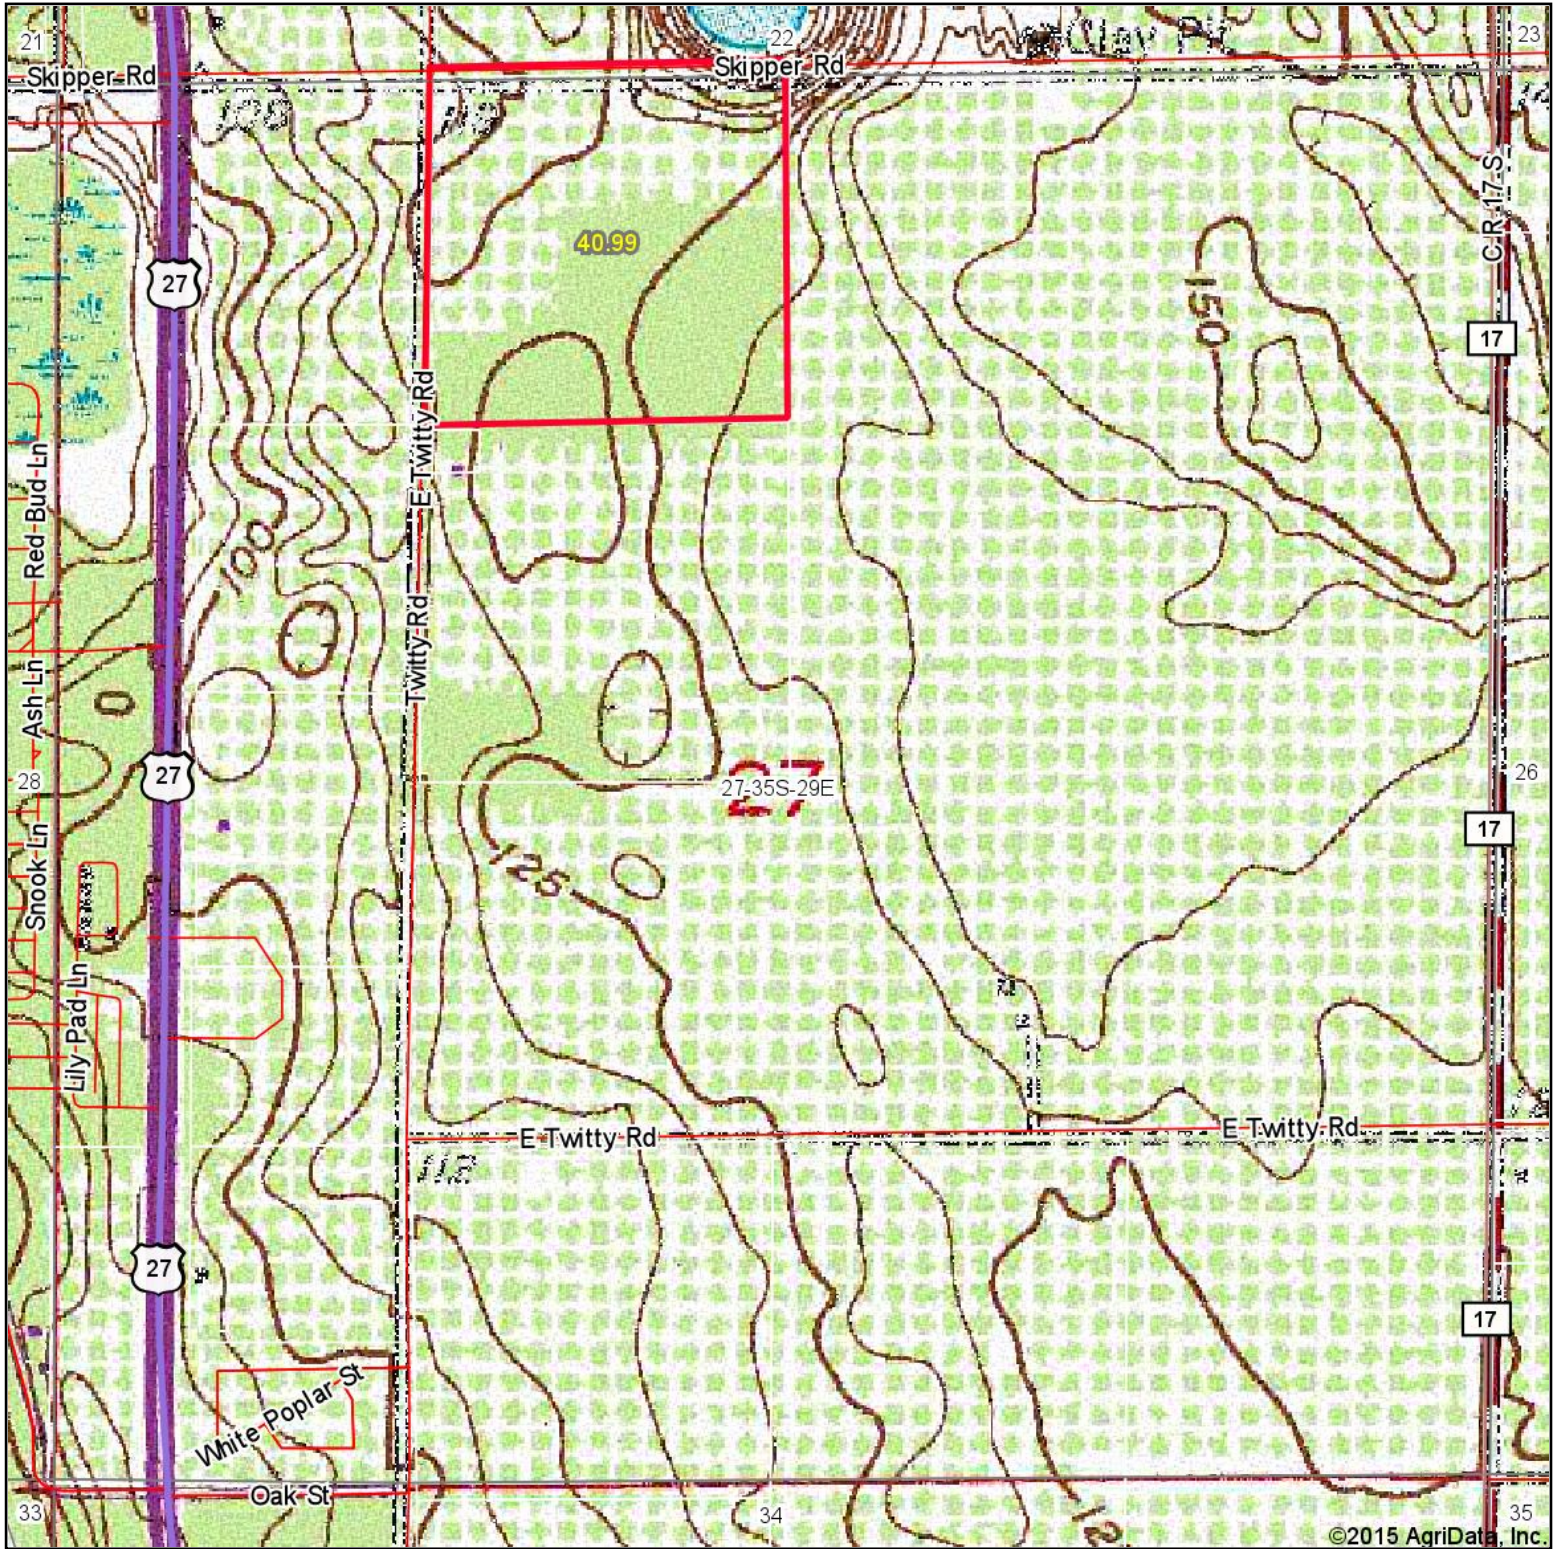

Topography Map

©2015 AgriData, Inc.

27-35S-29E
Highlands County
Florida

map center: 27° 24' 20.67, 81° 24' 34.25

scale: 9455

6/9/2015