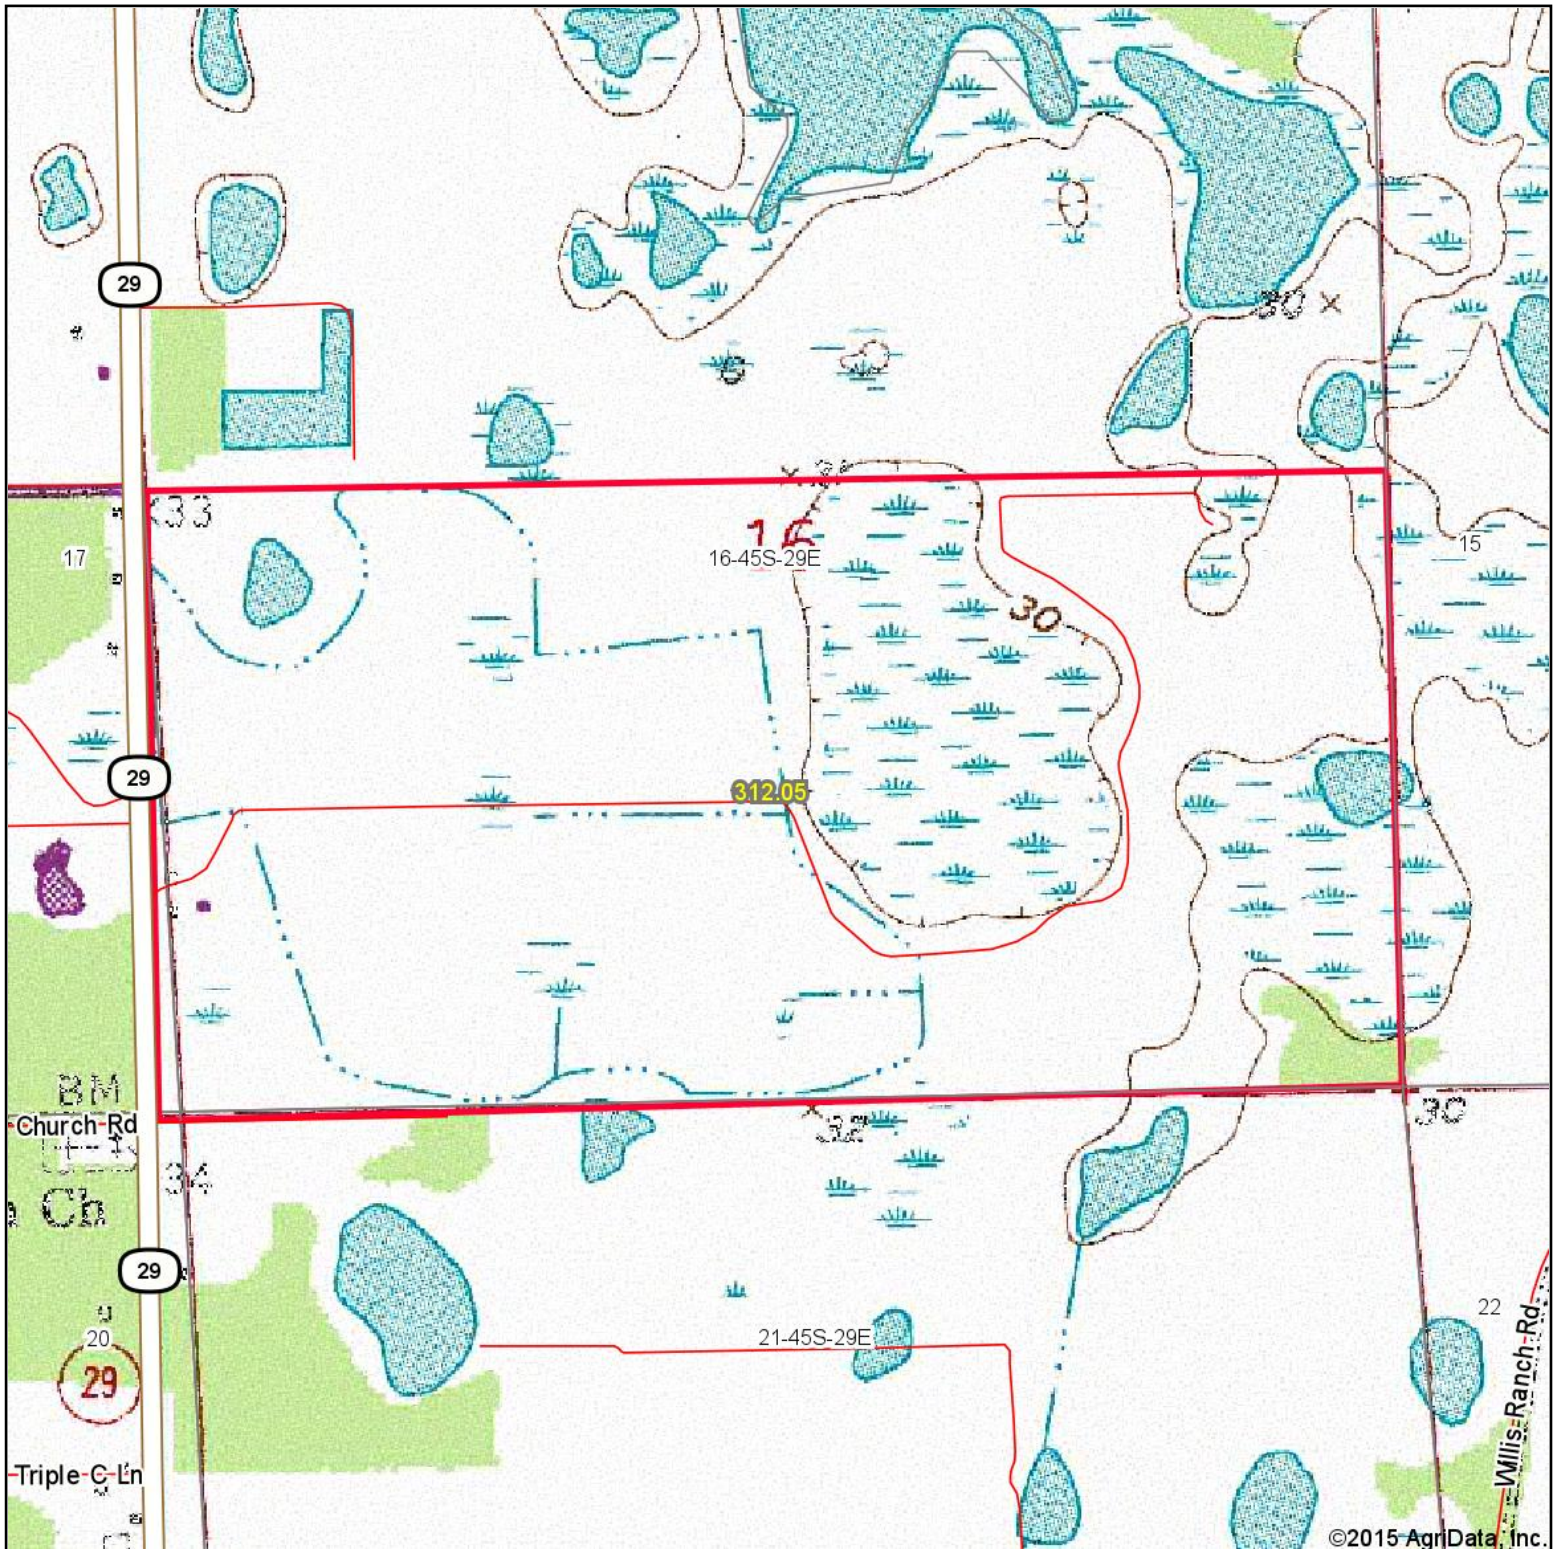

Topography Map

©2015 AgriData, Inc.

Maps Provided By:
surety
CUSTOMIZED ONLINE MAPPING
© AgriData, Inc. 2014 www.AgriDataInc.com

16-45S-29E
Hendry County
Florida

map center: 26° 33' 48.95, 81° 25' 40.28
scale: 10641

8/5/2015

Field borders provided by Farm Service Agency as of 5/21/2008.